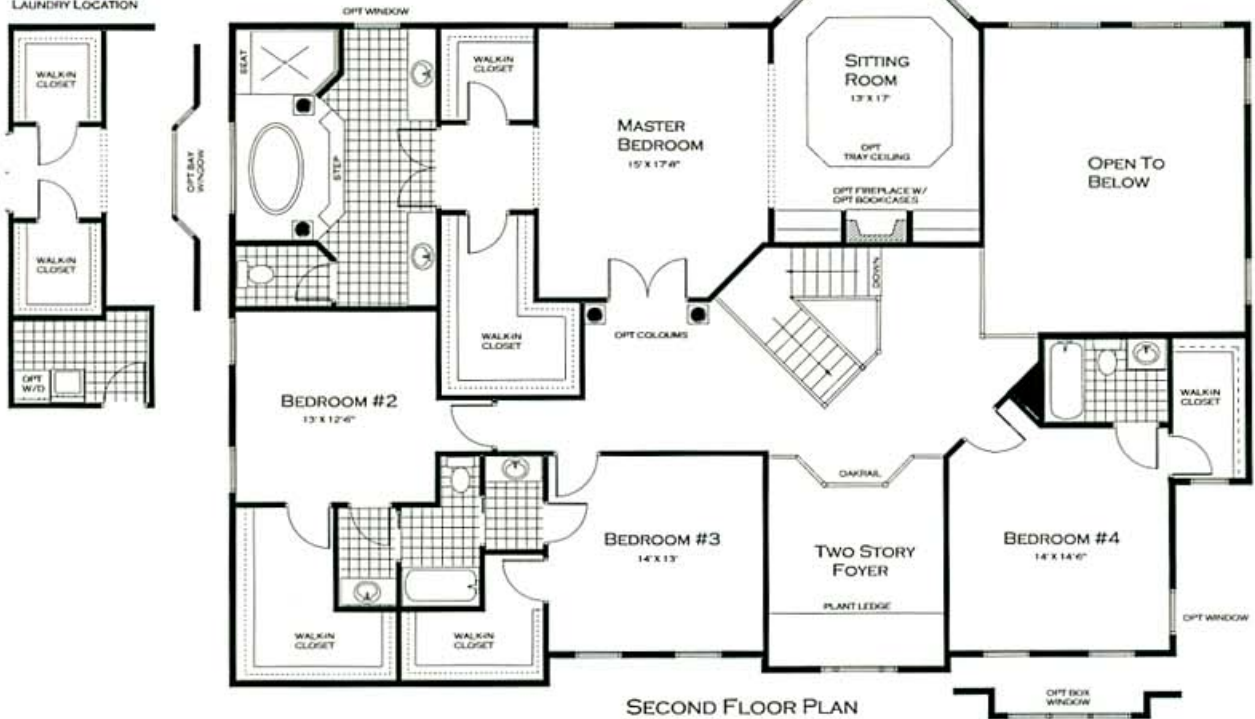

The Westmoreland

Optional Metal Roof and Box Window
W/ Brick and Lattice

Sq. Ft.	4380
Open to Below	360
Covered Porch	130

PH
PARAGON HOMES

703-729-0858

We Can Customize This Floor Plan To Suit Your Specific Needs.

The Westmoreland

OPT. SECOND FLOOR PLAN W/
PORCH OFF MASTER BEDROOM

ALT. SECOND FLOOR
LAUNDRY LOCATION

SECOND FLOOR PLAN

PARAGON HOMES

703-729-0858

We Can Customize This Floor Plan To Suit Your Specific Needs.